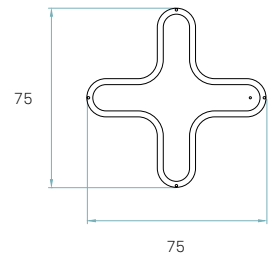

T5

Linear Fluorescent
2 x 24 W
(included)

Energy class

A+, A+, A, B
Tube included A+

Ballast

NON DIMMABLE - TRIDONIC
1 unit - Ref. 22185150

DIM - TRIDONIC
1 unit - Ref. 22185104

DIMRC - BAG
1 unit - Ref. 10097296

+
Remote Control - DANLERS