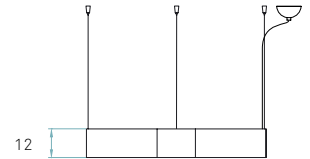

Components

Top diffuser
Black or White

The standard top diffuser is white. Black is also available if you want no upward light diffusion.

Bottom diffuser
Matt satin acrylic

Metal canopy
Brushed Nickel
ø 10 cm

Electrical cable
Transparent 2 m drop

Steel cable
4 x 2 m drop

T5

Linear Fluorescent
2 x 24 W
(included)

Energy class

A+, A+, A, B
Tube included A+

Ballast

NON DIMMABLE - TRIDONIC
1 unit - Ref. 22185150