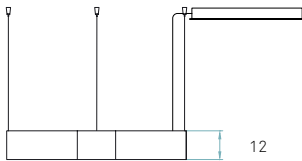

LED X-Club / MEDIUM SUSPENSION

by Burkhard Dämmer

References

X SM LED DIM0-10V

X SM LED DIMBT

Certificates

Class I

120V - 277V

Wood shade colors

- 20 Ivory White
- 21 Natural Cherry
- 22 Natural Beech
- 24 Yellow
- 25 Orange
- 26 Red
- 28 Blue
- 29 Grey
- 30 Turquoise
- 31 Chocolate

Components

DIFF

Top diffuser

Black or White

The standard top diffuser is white. Black is also available if you want no upward light diffusion.

Bottom diffuser

Matt satin acrylic

Metal canopy

Brushed Nickel
50 x 11,5 x 5 cm

Electrical cable

Transparent 2 m drop

Steel cable

4 x 2 m drop

LED

Linear Module
4 x 8,1 W 700 mA

Driver

MEANWELL
1 unit - Ref. NPF 40D-30
+
Bluetooth Control - CASAMBI
1 unit - Ref. CBU - ASD

Energy class

A+
LED integrated
Not replaceable

Driver housed in canopy.

Details

Input Voltage	Luminous Flux *	CRI	Watt.	CCT	Lifetime (L70)
120V-277V	2832 lm	90	35 W	3000 °K	40000h

* Measurements taken using white shades, Veneer Ref: 20 Ivory White