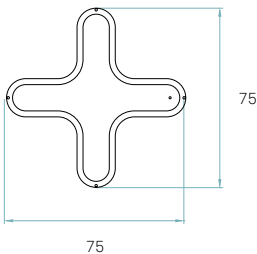

LED X-Club / MEDIUM SUSPENSION

by Burkhard Dämmer

References

X SM LED DIM0-10V

X SM LED DIMBT

Certificates

Class I

120V - 277V

Wood shade colors

- 20 Ivory White
- 21 Natural Cherry
- 22 Natural Beech
- 24 Yellow
- 25 Orange
- 26 Red
- 28 Blue
- 29 Grey
- 30 Turquoise
- 31 Chocolate

Components

DIFF

Top diffuser

Black or White

The standard top diffuser is white. Black is also available if you want no upward light diffusion.

Bottom diffuser

Matt satin acrylic

Metal canopy

Brushed Nickel
50 x 11,5 x 5 cm

Electrical cable

Transparent 2 m drop

Steel cable

4 x 2 m drop

LED

Linear Module
4 x 8,1 W 700 mA

Driver

MEANWELL
1 unit - Ref. NPF 40D-30
+
Bluetooth Control - CASAMBI
1 unit - Ref. CBU - ASD

Energy class

A+
LED integrated
Not replaceable

Driver housed in canopy.

Details

Input Voltage	Luminous Flux *	CRI	Watt.	CCT	Lifetime (L70)
120V-277V	2832 lm	90	35 W	3000 °K	40000h

* Measurements taken using white shades, Veneer Ref: 20 Ivory White