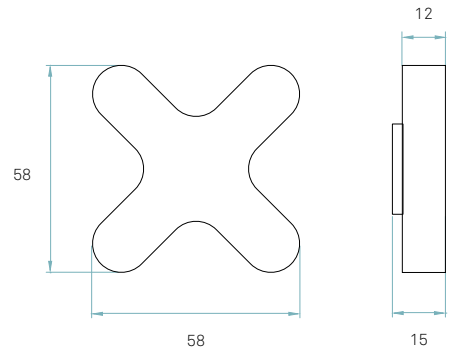

Components

DIFF
Frontal diffuser
Matt satin acrylic

Back plate
Chrome

T5

Linear Fluorescent
2 x 24 W
(included)

Energy class
A+, A+, A, B
Tube included A+

INFO
Ballast
NON DIMMABLE - TRIDONIC
1 unit - Ref. 22185150

DIM - TRIDONIC
1 unit - Ref. 22185104

DIMRC - BAG
1 unit - Ref. 10097296
+
Remote Control - DANLERS