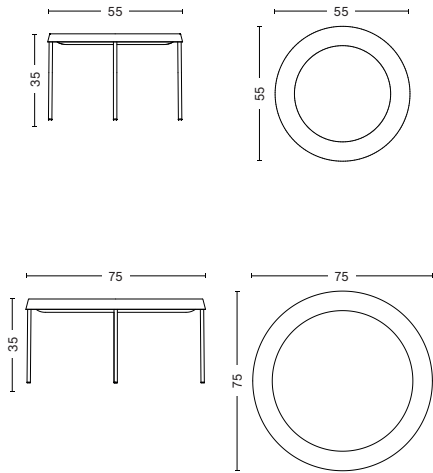

- TULOU COFFEE TABLE -

- PACKSHOTS / TULOU COFFEE TABLE Ø55 CM -

Base, Black / Tabletop, Black

Base, Off white / Tabletop, Off white

Base, Dark moss / Tabletop, Matt green

Base, Black / Tabletop, Mocca

Base, Rust / Tabletop, Orange

- PACKSHOTS / TULO COFFEE TABLE Ø75 CM -

Base, Black / Tabletop, Black

Base, Off white / Tabletop, Off white

Base, Black / Tabletop, Mocca

- TULOU COFFEE TABLE / FACTS -

SIZE

Ø55 x H35 cm, Inner tray H30,5 cm

Ø75 x H35 cm, Inner tray H30 cm

MATERIAL

Spun steel tray with a tubular steel metal frame

COLOURS

Off-White

Black

Mocca
& Black

Orange
& Rust