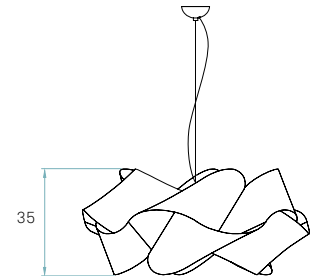

Metal Structure

-  GLD Satin Gold

Components

Metal canopy
Brushed Nickel
ø 10 cm

Electrical cable
Transparent
2 m drop

Steel cable
2 m drop

Recommended bulbs (Not Included)

E27