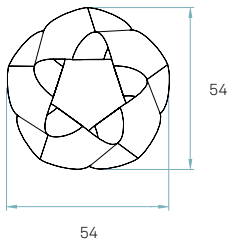

Swirl / SMALL SUSPENSION

by Ray Power

References

SWRL SP
SWRL SP GLD

Certificates

Class I

230V

Wood shade colors

	20 Ivory White
	21 Natural Cherry
	22 Natural Beech
	24 Yellow
	25 Orange
	26 Red
	28 Blue
	29 Grey
	30 Turquoise
	31 Chocolate

Metal Structure

	GLD Satin Gold
--	----------------

Components

Metal canopy
Brushed Nickel
ø 10 cm