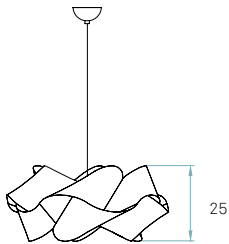

Swirl / SMALL SUSPENSION

by Ray Power

References

SWRL SP
SWRL SP GLD

Certificates

Class I

230V

Wood shade colors

	20 Ivory White
	21 Natural Cherry
	22 Natural Beech
	24 Yellow
	25 Orange
	26 Red
	28 Blue
	29 Grey
	30 Turquoise
	31 Chocolate

Metal Structure

	GLD Satin Gold
--	----------------

Components

Metal canopy
Brushed Nickel
ø 10 cm