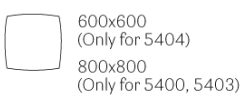

PEDRALI

THE ITALIAN ESSENCE

STYLUS 5400

DESIGN:
PEDRALI R&D

Stylus table base stands out for its minimalistic look and organic outline, thanks to the slim central column and to the rounded corners of its flat square base. Very stable, it is suitable for both square and round table tops.

INFORMATION REQUEST

POWDER COATED

LEGEND FINISHES

PEDRALI

THE ITALIAN ESSENCE

STYLUS 5402

DESIGN:
PEDRALI R&D

Stylus table base family, with its minimalistic look, is now enlarged with a new version with round base Ø400 mm and height 730 mm.