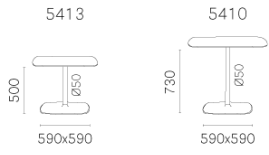

POWDER COATED

LEGEND FINISHES