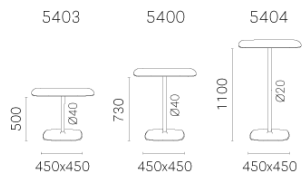

POWDER COATED

LEGEND FINISHES