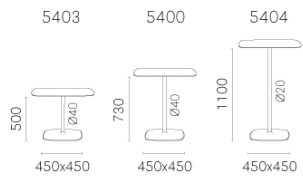

PEDRALI

THE ITALIAN ESSENCE

STYLUS 5400

DESIGN:
PEDRALI R&D

Stylus table base stands out for its minimalistic look and organic outline, thanks to the slim central column and to the rounded corners of its flat square base. Very stable, it is suitable for both square and round table tops.

INFORMATION REQUEST

POWDER COATED

LEGEND FINISHES

PEDRALI

THE ITALIAN ESSENCE

STYLUS 5402

DESIGN:
PEDRALI R&D

Stylus table base family, with its minimalistic look, is now enlarged with a new version with round base Ø400 mm and height 730 mm.

[INFORMATION REQUEST](#)

POWDER COATED

LEGEND FINISHES

PEDRALI

THE ITALIAN ESSENCE

STYLUS 5402_H500

DESIGN:
PEDRALI R&D

Stylus table base family, with its minimalistic look, is now enlarged with a new version with round base Ø400 mm and height 500 mm.