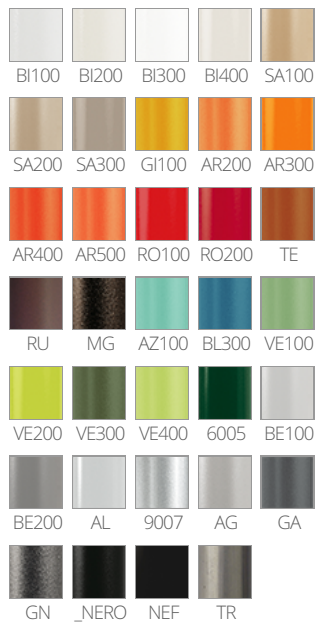

PEDRALI

THE ITALIAN ESSENCE

STYLUS 5400

DESIGN:
PEDRALI R&D

Stylus table base stands out for its minimalistic look and organic outline, thanks to the slim central column and to the rounded corners of its flat square base. Very stable, it is suitable for both square and round table tops.

INFORMATION REQUEST

POWDER COATED

LEGEND FINISHES

PEDRALI

THE ITALIAN ESSENCE

STYLUS 5402

DESIGN:
PEDRALI R&D

Stylus table base family, with its minimalistic look, is now enlarged with a new version with round base Ø400 mm and height 730 mm.

[INFORMATION REQUEST](#)

POWDER COATED

LEGEND FINISHES

PEDRALI

THE ITALIAN ESSENCE

STYLUS 5402_H500

DESIGN:
PEDRALI R&D

Stylus table base family, with its minimalistic look, is now enlarged with a new version with round base Ø400 mm and height 500 mm.

INFORMATION REQUEST

POWDER COATED

LEGEND FINISHES

PEDRALI

THE ITALIAN ESSENCE

STYLUS 5403

DESIGN:
PEDRALI R&D

Stylus table base stands out for its minimalistic look and organic outline, thanks to the slim central column and to the rounded corners of its flat square base. Very stable, it is suitable for both square and round table tops.