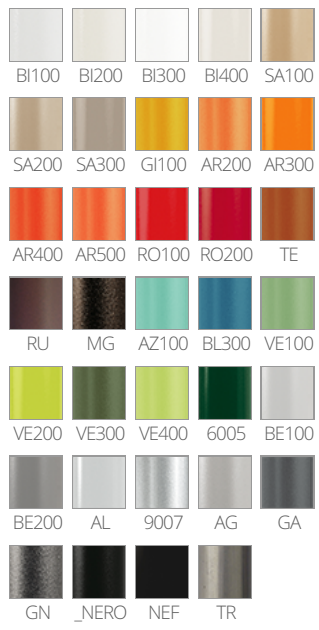

PEDRALI

THE ITALIAN ESSENCE

STYLUS 5400

DESIGN:
PEDRALI R&D

Stylus table base stands out for its minimalistic look and organic outline, thanks to the slim central column and to the rounded corners of its flat square base. Very stable, it is suitable for both square and round table tops.

[INFORMATION REQUEST](#)

POWDER COATED

LEGEND FINISHES

PEDRALI

THE ITALIAN ESSENCE

STYLUS 5402_H500

DESIGN:
PEDRALI R&D

Stylus table base family, with its minimalistic look, is now enlarged with a new version with round base Ø400 mm and height 500 mm.

INFORMATION REQUEST

POWDER COATED

LEGEND FINISHES

PEDRALI

THE ITALIAN ESSENCE

STYLUS 5403

DESIGN:
PEDRALI R&D

Stylus table base stands out for its minimalistic look and organic outline, thanks to the slim central column and to the rounded corners of its flat square base. Very stable, it is suitable for both square and round table tops.