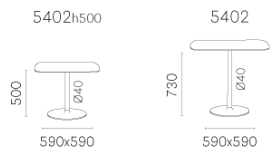

INFORMATION REQUEST

POWDER COATED

LEGEND FINISHES

PEDRALI

THE ITALIAN ESSENCE

STYLUS 5402

DESIGN:
PEDRALI R&D

Stylus table base family, with its minimalistic look, is now enlarged with a new version with round base Ø400 mm and height 730 mm.

[INFORMATION REQUEST](#)

POWDER COATED

LEGEND FINISHES

PEDRALI

THE ITALIAN ESSENCE

STYLUS 5402_H500

DESIGN:
PEDRALI R&D

Stylus table base family, with its minimalistic look, is now enlarged with a new version with round base Ø400 mm and height 500 mm.