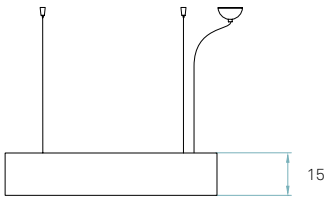

Spiro / MEDIUM SUSPENSION

by Remedios Simón

References

SPRO SM 21
SPRO SM 26

SPRO SM 21 DIM
SPRO SM 26 DIM

SPRO SM 21 DIMRC
SPRO SM 26 DIMRC

Certificates

Class I

230V

Spirals colors *

21 Natural Cherry

26 Red

* Additional colors available on request

Wood Outer shell

Natural wood colors

21 Natural Cherry opaque

26 Red tulip poplar opaque

Awards

HD Las Vegas 2012

Components

Top diffuser
Black or White

The standard top diffuser is white. Black is also available if you want no upward light diffusion.

Bottom diffuser
Transparent acrylic

Metal canopy
Brushed Nickel
ø 10 cm

Electrical cable
Transparent 2 m drop

Steel cable
4 x 2 m drop

T5

Linear Fluorescent
4 x 24 W
(included)

Energy class

A++, A+, A, B
Tube included A

Ballast
NON DIMMABLE - TRIDONIC
1 unit - Ref. 22185212

DIM - TRIDONIC
1 unit - Ref. 22176210

DIMRC - BAG
2 units - Ref. 10097296

+
Remote Control - DANLERS

Details

Input Voltage	Luminous Flux *	CRI	Watt.	Total Watt.	CCT	Lifetime (L70)
230V	899 lm	85	4 x 24 W	96 W	3000 °K	30000h

* Measurements taken using white shades, Veneer Ref: 21 Natural Cherry