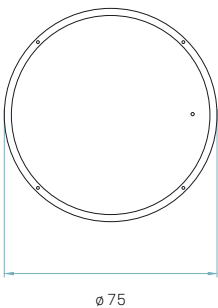

Spiro / MEDIUM SUSPENSION

by Remedios Simón

References

SPRO SM 21
SPRO SM 26

SPRO SM 21 DIM
SPRO SM 26 DIM

SPRO SM 21 DIMRC
SPRO SM 26 DIMRC

Certificates

Class I

230V

Spirals colors *

21 Natural Cherry

26 Red

* Additional colors available on request

Wood Outer shell

Natural wood colors

21 Natural Cherry opaque

26 Red tulip poplar opaque

Awards

HD Las Vegas 2012

Components

Top diffuser
Black or White

The standard top diffuser is white. Black is also available if you want no upward light diffusion.

Bottom diffuser
Transparent acrylic

Metal canopy
Brushed Nickel
ø 10 cm

Electrical cable
Transparent 2 m drop

Steel cable
4 x 2 m drop

T5

Linear Fluorescent
4 x 24 W
(included)

Energy class

A++, A+, A, B
Tube included A

Ballast
NON DIMMABLE - TRIDONIC
1 unit - Ref. 22185212

DIM - TRIDONIC
1 unit - Ref. 22176210

DIMRC - BAG
2 units - Ref. 10097296

+
Remote Control - DANLERS

Details

Input Voltage	Luminous Flux *	CRI	Watt.	Total Watt.	CCT	Lifetime (L70)
230V	899 lm	85	4 x 24 W	96 W	3000 °K	30000h

* Measurements taken using white shades, Veneer Ref: 21 Natural Cherry