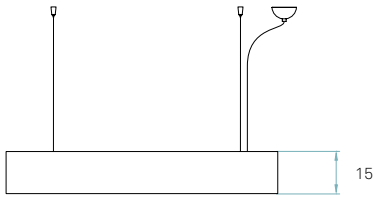

Spiro / LARGE SUSPENSION

by Remedios Simón

ø 96

References

-  **SPRO SG 21**
SPRO SG 26
-  **SPRO SG 21 DIM**
SPRO SG 26 DIM
-  **SPRO SG 21 DIMRC**
SPRO SG 26 DIMRC

Certificates

Class I

230V

Components

Top diffuser
Black or White

The standard top diffuser is white. Black is also available if you want no upward light diffusion.

Bottom diffuser
Transparent acrylic

Metal canopy
Brushed Nickel
ø 10 cm

Electrical cable
Transparent 2 m drop

Steel cable
4 x 2 m drop

T5

Linear Fluorescent
6 x 24 W
(included)
Energy class

A+, A+, A, B
Tube included A

Ballast
NON DIMMABLE - TRIDONIC
2 units - Ref. 22185212

DIM - TRIDONIC
2 units - Ref. 22176209