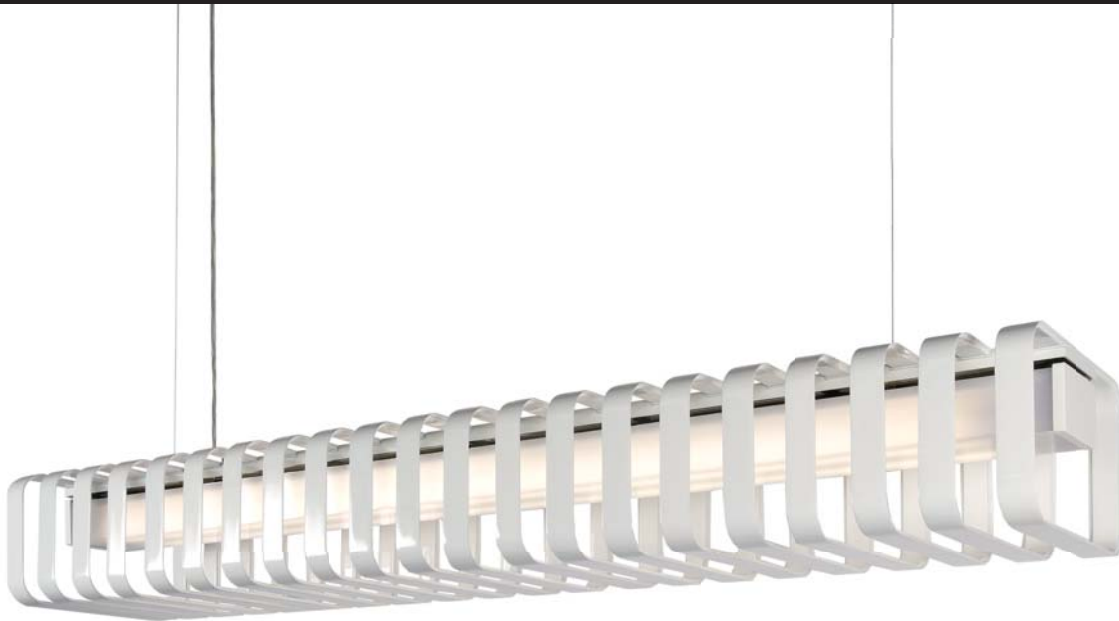

# SPINE

design Pieterjan for Dark

2x 28 W / G5  
2x 54 W / G5

## STANDARD COLOURS

Body colours

White

Black

Uplight colours

Clear

Black

Fluo red

TECHNICAL SPECIFICATIONS - SPINE 1 / 1