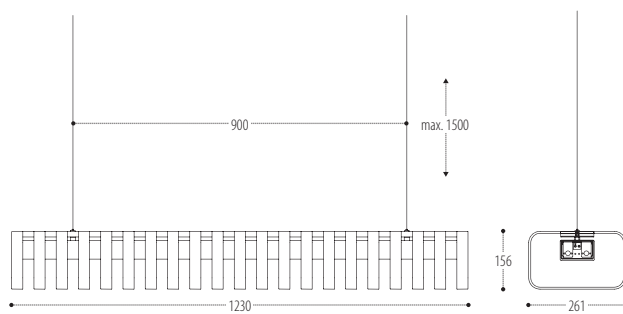

# SPINE

design Pieterjan for Dark

2x 28 W / G5  
2x 54 W / G5

TECHNICAL SPECIFICATIONS - SPINE 1 / 1