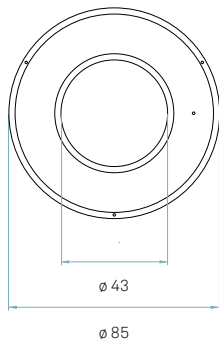

Saturnia / MEDIUM SUSPENSION

by Oskar Cerezo

References

- **SAT SM**
- **SAT SM DIM**
- **SAT SM DIMRC**

Certificates

- **CE**
- Class I
- **230V**

Wood shade colors

- 20 Ivory White
- 21 Natural Cherry
- 22 Natural Beech
- 24 Yellow
- 25 Orange
- 26 Red
- 28 Blue
- 29 Grey
- 30 Turquoise
- 31 Chocolate

Components

Top diffuser

Black or White

The standard top diffuser is white. Black is also available if you want no upward light diffusion.

Bottom diffuser

Matt satin acrylic

Metal canopy

Brushed Nickel
ø 10 cm

Electrical cable

Transparent 2 m drop

Steel cable

3 x 2 m drop

T5

Linear Fluorescent
3 x 24 W

(included)

Energy class

A++, A+, A, B
Tube included A

Ballast

NON DIMMABLE - TRIDONIC
1 unit - Ref. 22185212

DIM - TRIDONIC
1 unit - Ref. 22176209

DIMRC - BAG
1 unit - Ref. 10097246
1 unit - Ref. 10097296

+
Remote Control - DANLERS

Details

Input Voltage	Luminous Flux *	CRI	Watt.	Total Watt.	CCT	Lifetime (L70)
230V	3630 lm	85	3 x 24 W	72 W	3000 °K	30000h

* Measurements taken using white shades, Veneer Ref: 20 Ivory White