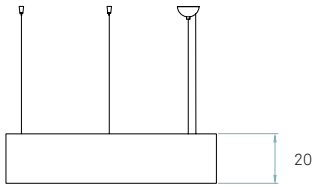

Saturnia / MEDIUM SUSPENSION

by Oskar Cerezo

References

- **SAT SM**
- **SAT SM DIM**
- **SAT SM DIMRC**

Certificates

- **CE**
- Class I
- **230V**

Wood shade colors

- 20 Ivory White
- 21 Natural Cherry
- 22 Natural Beech
- 24 Yellow
- 25 Orange
- 26 Red
- 28 Blue
- 29 Grey
- 30 Turquoise
- 31 Chocolate

Components

Top diffuser

Black or White

The standard top diffuser is white. Black is also available if you want no upward light diffusion.

Bottom diffuser

Matt satin acrylic

Metal canopy

Brushed Nickel
ø 10 cm

Electrical cable

Transparent 2 m drop

Steel cable

3 x 2 m drop

T5

Linear Fluorescent
3 x 24 W

(included)

Energy class

A++, A+, A, B
Tube included A

Ballast

NON DIMMABLE - TRIDONIC
1 unit - Ref. 22185212

DIM - TRIDONIC
1 unit - Ref. 22176209

DIMRC - BAG
1 unit - Ref. 10097246
1 unit - Ref. 10097296

+
Remote Control - DANLERS

Details

Input Voltage	Luminous Flux *	CRI	Watt.	Total Watt.	CCT	Lifetime (L70)
230V	3630 lm	85	3 x 24 W	72 W	3000 °K	30000h

* Measurements taken using white shades, Veneer Ref: 20 Ivory White