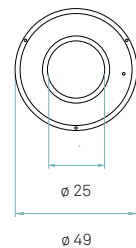

Driver

MEANWELL
1 unit - Ref. LPF 25D-36
+
Bluetooth Control - CASAMBI
1 unit - Ref. CBU - ASD

Driver housed in canopy.