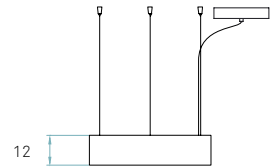

Bottom diffuser

Matt satin acrylic

Metal canopy

Brushed Nickel
ø 23 cm

Electrical cable

Transparent 2 m drop

Steel cable

3 x 2 m drop