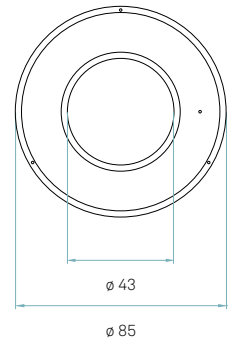

Energy class

A+
LED integrated
Not replaceable

Details

Input Voltage	Luminous Flux *	CRI	Watt.	CCT	Lifetime (L70)
120V-277V	3894 lm	90	57 W	3000 °K	40000h

* Measurements taken using white shades, Veneer Ref: 20 Ivory White