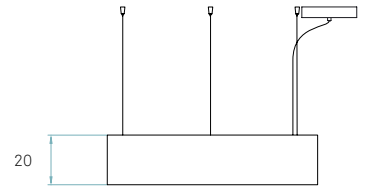

Bottom diffuser

Matt satin acrylic

Metal canopy

Brushed Nickel
ø 23 cm

Electrical cable

Transparent 2 m drop

Steel cable

3 x 2 m drop