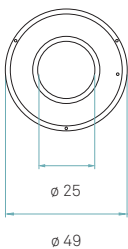

Saturnia / SMALL SUSPENSION

by Oskar Cerezo

References

SAT SP

SAT SP DIM

SAT SP DIMRC

Certificates

Class I

230V

Wood shade colors

- 20 Ivory White
- 21 Natural Cherry
- 22 Natural Beech
- 24 Yellow
- 25 Orange
- 26 Red
- 28 Blue
- 29 Grey
- 30 Turquoise
- 31 Chocolate

Components

Top diffuser

Black or White

The standard top diffuser is white. Black is also available if you want no upward light diffusion.

Bottom diffuser

Matt satin acrylic

Metal canopy

Brushed Nickel
ø 10 cm

Electrical cable

Transparent 2 m drop

Steel cable

3 x 2 m drop

T5C

Circline Fluorescent
1 x 60 W

(included)

Energy class

A⁺⁺, A⁺, A, B
Tube included A

Ballast

NON DIMMABLE - TRIDONIC
1 unit - Ref. 87500513

DIM - PHILIPS
1 unit - Ref. 913700761966

DIMRC - BAG
1 unit - Ref. 10096389

+
Remote Control - DANLERS

Details

Input Voltage	Luminous Flux *	CRI	Watt.	Total Watt.	CCT	Lifetime (L70)
230V	3559 lm	85	1 x 60 W	60 W	3000 °K	12000h

* Measurements taken using white shades, Veneer Ref: 20 Ivory White