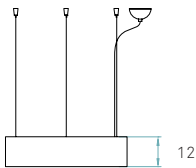

Saturnia / SMALL SUSPENSION

by Oskar Cerezo

References

SAT SP

SAT SP DIM

SAT SP DIMRC

Certificates

Class I

230V

Wood shade colors

- 20 Ivory White
- 21 Natural Cherry
- 22 Natural Beech
- 24 Yellow
- 25 Orange
- 26 Red
- 28 Blue
- 29 Grey
- 30 Turquoise
- 31 Chocolate

Components

Top diffuser

Black or White

The standard top diffuser is white. Black is also available if you want no upward light diffusion.

Bottom diffuser

Matt satin acrylic

Metal canopy

Brushed Nickel
ø 10 cm

Electrical cable

Transparent 2 m drop

Steel cable

3 x 2 m drop

T5C

Circline Fluorescent
1 x 60 W

(included)

Energy class

A⁺⁺, A⁺, A, B
Tube included A

Ballast

NON DIMMABLE - TRIDONIC
1 unit - Ref. 87500513

DIM - PHILIPS
1 unit - Ref. 913700761966

DIMRC - BAG
1 unit - Ref. 10096389

+
Remote Control - DANLERS

Details

Input Voltage	Luminous Flux *	CRI	Watt.	Total Watt.	CCT	Lifetime (L70)
230V	3559 lm	85	1 x 60 W	60 W	3000 °K	12000h

* Measurements taken using white shades, Veneer Ref: 20 Ivory White