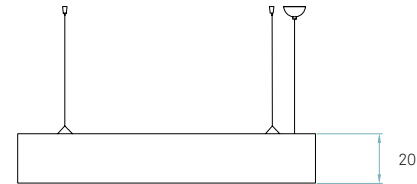

Saturnia / LARGE SUSPENSION

by Oskar Cerezo

References

-  **SAT SG**
-  **SAT SG DIM**
-  **SAT SG DIMRC**

Certificates

-  **CE**
- Class I
- 230V**

Wood shade colors

-  20 Ivory White
-  21 Natural Cherry
-  22 Natural Beech
-  24 Yellow
-  25 Orange
-  26 Red
-  28 Blue
-  29 Grey
-  30 Turquoise
-  31 Chocolate

Components

-  **DIFF**
- Top diffuser**
Black or White
- The standard top diffuser is white. Black is also available if you want no upward light diffusion.
- Bottom diffuser**
Matt satin acrylic

-  **Metal canopy**
Brushed Nickel
ø 10 cm
- Electrical cable**
Transparent 2 m drop

-  **Steel cable**
4 x 2 m drop

-  **T5**
- 
- Linear Fluorescent**
4 x 24 W
(included)

- Energy class**
- A++, A+, A, B
Tube included A

-  **INFO**
- Ballast**
- NON DIMMABLE - TRIDONIC**
1 unit - Ref. 22185212
- DIM - TRIDONIC**
2 units - Ref. 22185104
- DIMRC - BAG**
2 units - Ref. 10097296
+
Remote Control - DANLERS

Details

Input Voltage	Luminous Flux *	CRI	Watt.	Total Watt.	CCT	Lifetime (L70)
230V	4840 lm	85	4 x 24 W	96 W	3000 °K	30000h

* Measurements taken using white shades, Veneer Ref: 20 Ivory White