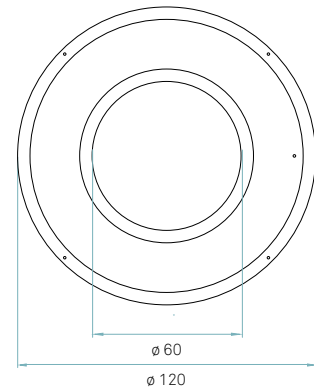

Saturnia / LARGE SUSPENSION

by Oskar Cerezo

References

-  **SAT SG**
-  **SAT SG DIM**
-  **SAT SG DIMRC**

Certificates

-  **CE**
- Class I
- 230V**

Wood shade colors

-  20 Ivory White
-  21 Natural Cherry
-  22 Natural Beech
-  24 Yellow
-  25 Orange
-  26 Red
-  28 Blue
-  29 Grey
-  30 Turquoise
-  31 Chocolate

Components

-  **DIFF**
- Top diffuser**
Black or White
- The standard top diffuser is white. Black is also available if you want no upward light diffusion.
- Bottom diffuser**
Matt satin acrylic

-  **Metal canopy**
Brushed Nickel
ø 10 cm
- Electrical cable**
Transparent 2 m drop

Details

Input Voltage	Luminous Flux *	CRI	Watt.	Total Watt.	CCT	Lifetime (L70)
230V	4840 lm	85	4 x 24 W	96 W	3000 °K	30000h

* Measurements taken using white shades, Veneer Ref: 20 Ivory White