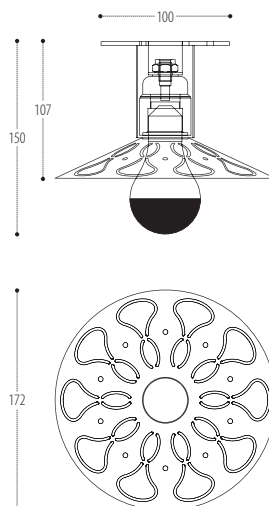

# ROSET

design Frederike Top for Dark

ROSET white  
silver bulb

ROSET alu  
silver bulb

ROSET black  
golden bulb

 E27 (MAX 100W) INCL.