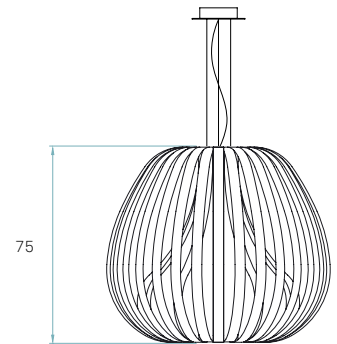

LARGE SUSPENSION / **Poppy**
by Burkhard Dämmer

References

POPPY SG

Certificates

Class I

230V

Wood shade colors

- 20 Ivory White
- 21 Natural Cherry
- 22 Natural Beech
- 24 Yellow
- 25 Orange
- 26 Red
- 28 Blue
- 29 Grey
- 30 Turquoise
- 31 Chocolate

Components

Metal canopy

Brushed Nickel
ø 14 cm - disc ø 20 cm

Electrical cable

Transparent
2 m drop

Steel cable

3 x 2 m drop

Recommended bulbs (Not Included)

ø 86