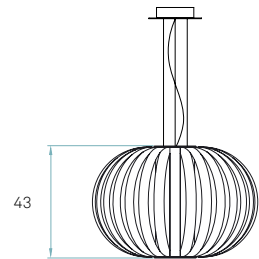

SMALL SUSPENSION / **Poppy**  
by Burkhard Dämmer

References

POPY SP

Certificates

Class I

230V

Wood shade colors

- 20 Ivory White
- 21 Natural Cherry
- 22 Natural Beech
- 24 Yellow
- 25 Orange
- 26 Red
- 28 Blue
- 29 Grey
- 30 Turquoise
- 31 Chocolate

Components

**Metal canopy**

Brushed Nickel  
ø 14 cm - disc ø 20 cm

**Electrical cable**

Transparent  
2 m drop

**Steel cable**

3 x 2 m drop

Recommended bulbs (Not Included)

E27

CFL Double tube  
1 x 20 W max.

or

CFL Double tube DIM  
1 x 18 W max.

or

LED Spherical DIM  
1 x 11 W max.

**Energy class**

A<sup>++</sup>, A<sup>+</sup>, A, B