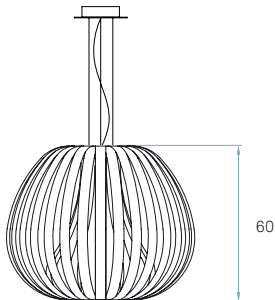

	20 Ivory White
	21 Natural Cherry
	22 Natural Beech
	24 Yellow
	25 Orange
	26 Red
	28 Blue
	29 Grey
	30 Turquoise
	31 Chocolate

Components

**Metal canopy**

Brushed Nickel
 ø 14 cm - disc ø 20 cm

Electrical cable

Transparent
 2 m drop

Steel cable

3 x 2 m drop

Recommended bulbs (Not Included)

**E27**

CFL Double tube
 1 x 20 W max.

or

CFL Double tube DIM
 1 x 18 W max.