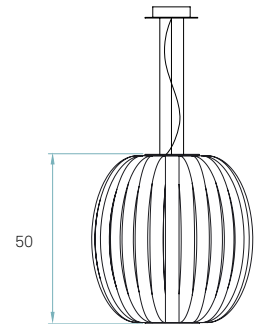

**SMALL SUSPENSION / Pod**  
by Burkhard Dämmer

References

POD SP

Certificates

Class I

230V

Wood shade colors

-  20 Ivory White
-  21 Natural Cherry
-  22 Natural Beech
-  24 Yellow
-  25 Orange
-  26 Red
-  28 Blue
-  29 Grey
-  30 Turquoise
-  31 Chocolate

Components

**Metal canopy**

Brushed Nickel  
ø 14 cm - disc ø 20 cm

**Electrical cable**

Transparent  
2 m drop

**Steel cable**

3 x 2 m drop

Recommended bulbs (Not Included)

E27

CFL Double tube  
1 x 20 W max.

or

CFL Double tube DIM  
1 x 18 W max.

or

LED Spherical DIM  
1 x 11 W max.

**Energy class**

A++, A+, A, B