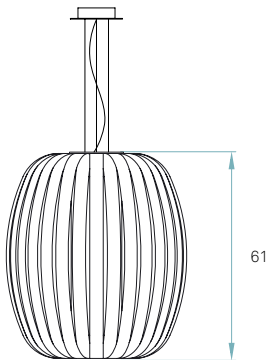

## Components

**Metal canopy**

Brushed Nickel  
 ø 14 cm - disc ø 20 cm

**Electrical cable**

Transparent  
 2 m drop

**Steel cable**

3 x 2 m drop

ø 53

## Recommended bulbs (Not Included)

**E27**

**CFL Double tube**  
 1 x 20 W max.

or

**CFL Double tube DIM**  
 1 x 18 W max.

or

**LED Spherical DIM**  
 1 x 11 W max.

**Energy class**A<sup>++</sup>, A<sup>+</sup>, A, B