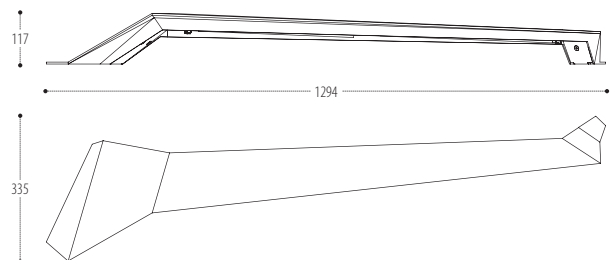

AVAILABLE COLOURS

DARK® <<

www.dark.be

Dark nv
Vliegplein 43
B-9991 Adegem (Maldegem)
tel +32(0)50/71.81.40
fax +32(0)50/71.04.66
e-mail info@dark.be

Dark has the right to change any technical data, dimensions, colors and characteristics without prior notice - All rights reserved - Any reproduction of the Dark products is strictly forbidden and can seriously damage your health and endanger your bank account.