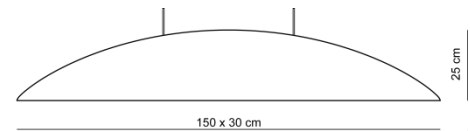

# OVAL

<b>TYPE</b>	Pendant lamp
<b>DESCRIPTION</b>	Long oval-shaped lamp ideally used over long tables. The lamp is hanging on 2 cables and equipped with 2 sockets. The white version is partly transparent giving it a unique look when turned on.
<b>MODELS</b>	Oval 150
<b>YEAR, DESIGNER</b>	2016, Aad Verboom
<b>USAGE</b>	Indoor
<b>MATERIAL</b>	Polyethylene, PVC, porcelain, stainless steel, aluminum
<b>PRODUCTION</b>	Made in Holland. Polyethylene material is shaped through a rotational molding process to create a unique hollow, elegant and robust structure.
<b>CANOPY INCLUDED</b>	Yes
<b>BULB INCLUDED</b>	No
<b>DIMMABLE</b>	Yes
<b>CLEANING INSTRUCTIONS</b>	Clean with a soft dry cloth. Clean off any marks with a clean moist cloth. Do not use polishing agents, water or abrasive materials when cleaning. Always switch off the electricity supply before cleaning.
<b>WEIGHT</b>	5 kg
<b>CORD LENGTH</b>	2.5 m
<b>LAMP DETAILS</b>	Voltage : 220-240 V Frequency : 50-60 Hz IP rating : IP20 Classification : Class II Socket : E27 (2x) Max 60 W (CFL or LED)