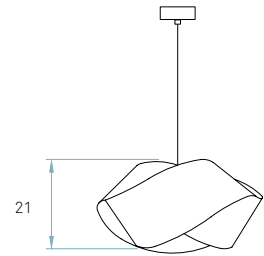

Certificates

Class II 

230V

NUTS

Packaging      Components

**Box size**  
50 x 50 x 30 cm

**Box volume**  
0,075 m<sup>3</sup>

**Weight**  
Gross - 2,1 Kg  
Net - 0,7 Kg

**Metal canopy**  
Brushed nickel  
ø 8 cm

**Electrical cable**  
Transparent  
2 m drop

Recommended bulbs (Not Included)

E27

CFL Globe  
1 x 23 W MAX.

or

LED Globe DIM\*  
1 x 14 W MAX.

Dimming