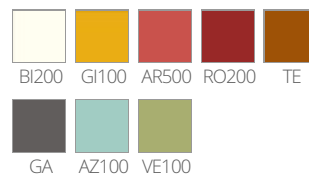

INFORMATION REQUEST

 suitable for outdoor

 stackable

SEAT FINISHES

CERTIFICATIONS

PRESS

LEGEND FINISHES

PEDRALI