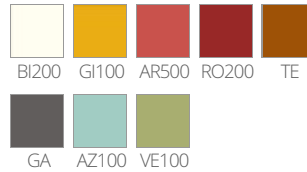

INFORMATION REQUEST

360° | Gallery

suitable for outdoor

SEAT FINISHES

CERTIFICATIONS

PRESS

LEGEND FINISHES