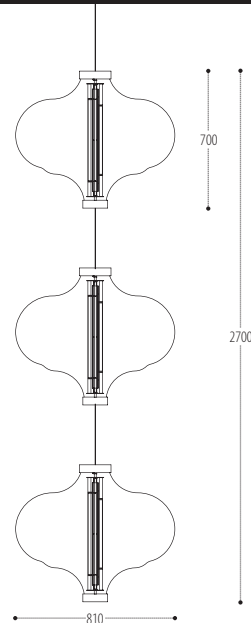

3x 14 W / G5
3x 24 W / G5

STANDARD COLOURS

Body

Transparent
White

with colored bulbs

Red

Blue

Green