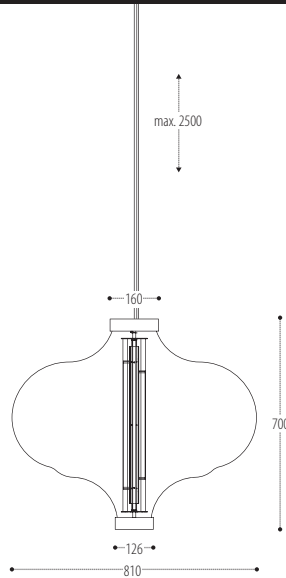

NO COPY

design Anthony Duffeleer for Dark

NO COPY

NO COPY SNAKE

3x 14 W / G5
3x 24 W / G5

STANDARD COLOURS

Body

Transparent
White

with colored bulbs

Red

Blue

Green

On request
other colors possible
with colorfilters

Dark nv
Vliegplein 43
B-9991 Adegem (Maldegem)
tel +32(0)50/71.81.40
fax +32(0)50/71.04.66
e-mail info@dark.be

Dark has the right to change any technical data, dimensions, colors and characteristics without prior notice - All rights reserved - Any reproduction of the Dark products is strictly forbidden and can seriously damage your health and endanger your bank account.