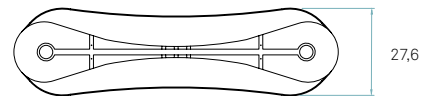

New Wave

by Ray Power

References

NWAV S

Certificates

Class I

230V

Wood shade colors

Exterior

26 Red

Interior

24 Yellow

or

Exterior

30 Turquoise

Interior

24 Yellow

or

Exterior

28 Blue

Interior

24 Yellow

Components

Metal canopy

Brushed Nickel
ø 10 cm

Electrical cable

Transparent 2 m drop

Steel cable

4 x 2 m drop

Recommended bulbs (Not Included)

E27

CFL Mini Globe
2 x 9 W

or

CFL Spherical DIM
2 x 11 W

or

LED Spherical
2 x 16,5 W

Energy class

A++, A+, A, B