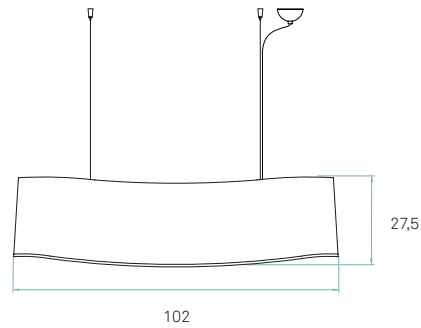

New Wave

by Ray Power

References

NWAV S

Certificates

Class I

230V

Wood shade colors

Exterior

26 Red

Interior

24 Yellow

or

Exterior

30 Turquoise

Interior

24 Yellow

or

Exterior

28 Blue

Interior

24 Yellow

Components

Metal canopy

Brushed Nickel
ø 10 cm

Electrical cable

Transparent 2 m drop

Steel cable

4 x 2 m drop

Recommended bulbs (Not Included)

E27

CFL Mini Globe
2 x 9 W

or

CFL Spherical DIM
2 x 11 W

or

LED Spherical
2 x 16,5 W

Energy class

A++, A+, A, B