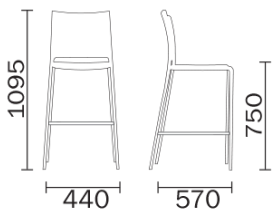

### MYA 716

DESIGN:  
CLAUDIO DONDOLI AND MARCO POCCI

Mya stool with polypropylene seat and back. Powder coated or chromed frame.

INFORMATION REQUEST

LEGEND FINISHES