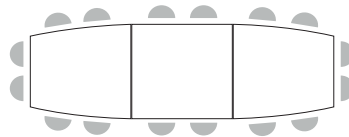

Specification

15 year guarantee
Elegant slim splay leg design - aluminium and steel frame
Standard frame finish : white CW1
Optional frame finish : Triumph full colour range paint surcharges apply
Chrome effect paint subject to 20% surcharge
Wood legs launch mid 2015
Choice of worktop finishes
Worktops carry threaded inserts for fixings
Height levelling feet
25mm thick worktop
Advanced technology options/cable management supported easily
Works beautifully as a stand alone desk or integrated into high performance collaborative work spaces

SB/S/1414 + SB/S/1414

SB/B/4816

SB/R/3612

RECTANGULAR

Meeting 730h	
SB/R/128	730h x 1200w x 800d
SB/R/148	730h x 1400w x 800d
SB/R/168	730h x 1600w x 800d
SB/R/188	730h x 1800w x 800d
Conference 730h	
SB/R/201	730h x 2000w x 1000d
SB/R/241	730h x 2400w x 1000d
SB/R/3212	730h x 3200w x 1200d
SB/R/3612	730h x 3600w x 1200d
SB/R/4816	730h x 4800w x 1200d

BARREL

Meeting 730h	
SB/B/128	730h x 1200w x 800d
SB/B/148	730h x 1400w x 800d
SB/B/168	730h x 1600w x 800d
SB/B/188	730h x 1800w x 800d
Conference 730h	
SB/B/201	730h x 2000w x 1000d
SB/B/241	730h x 2400w x 1000d
SB/B/3212	730h x 3200w x 1200d
SB/B/3612	730h x 3600w x 1200d
SB/B/4816	730h x 4800w x 1200d