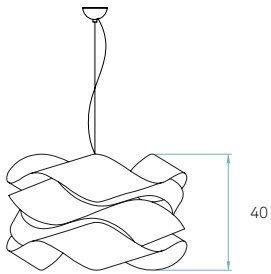

Link / LARGE SUSPENSION

by Ray Power

References

Awards

Chicago 2008

DESIGN PLUS
Frankfurt 2007

Certificates

Class I

230V

Wood shade colors

	20 Ivory White
	21 Natural Cherry
	22 Natural Beech
	24 Yellow
	25 Orange
	26 Red
	28 Blue
	29 Grey
	30 Turquoise
	31 Chocolate

Components

**Metal canopy**Brushed Nickel
ø 10 cm**Electrical cable**Transparent
2 m drop**Steel cable**