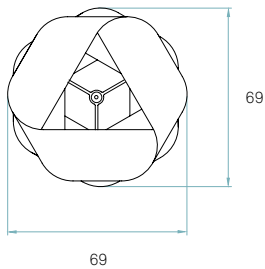

Link / LARGE SUSPENSION

by Ray Power

References

Awards

Chicago 2008

DESIGN PLUS
Frankfurt 2007

Certificates

Class I