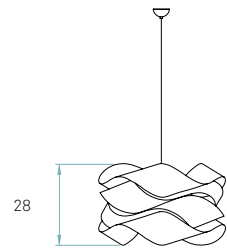

Components

Metal canopy
Brushed Nickel
ø 10 cm

Electrical cable
Transparent
2 m drop