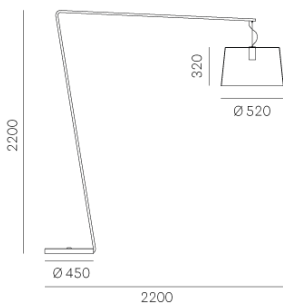

PEDRALI

THE ITALIAN ESSENCE

L001 L001 T/B

DESIGN:
ALBERTO BASAGLIA NATALIA ROTA NODARI

Floor lamp version with a steel base lacquered in white or black, large singol diffuser. Foot pedal to switch on.

INFORMATION REQUEST