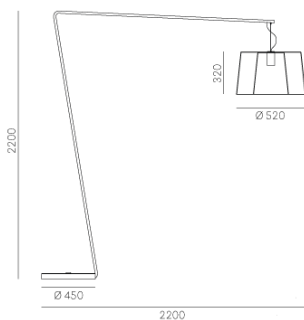

PEDRALI

THE ITALIAN ESSENCE

L001 L001 T/BA

DESIGN:
ALBERTO BASAGLIA NATALIA ROTA NODARI

Floor lamp version with a steel base lacquered in white or black with double diffuser. Foot pedal to switch on.

INFORMATION REQUEST

TRANSPARENT DIFFUSER

FULL COLOUR DIFFUSER

TABLE BASES FINISHES