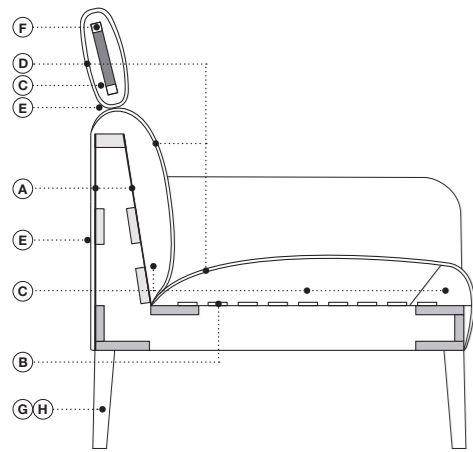

Dati tecnici · Technical data · Données techniques · Technische Angaben

Finiture in legno · Wooden finishes · Finitions bois · Holzausführungen

Frassino naturale
Natural ash
Frêne naturel
Eschenholz Naturfarbe

Frassino tinto grafite
Graphite-stained ash
Frêne teinté graphite
Eschenholz Graphit gebeizt

Finiture in metallo · Metal finishes · Finitions metal · Metallausführungen

Alluminio lucido
Polished aluminum
Aluminium brillant
Poliert Aluminium

- Legno massiccio di abete
- Legno massiccio di faggio
- Multistrato di faggio
- **A.** Pannelli di masonite
- **B.** Cinghie elastiche ad alta densità
- **C.** Poliuretano espanso ignifugo indeformabile a quote differenziate
- **D.** Fibra di poliestere
- **E.** Rivestimento
- **F.** Acciaio
- **G.** Alluminio
- **H.** Legno di frassino

- Solid fir
- Solid beech
- Multylayered beech
- **A.** Masonite panels
- **B.** High density elastic straps
- **C.** Flame-retardant undeformable polyurethane foam of different densities
- **D.** Polyester fibers
- **E.** Upholstery
- **F.** Steel
- **G.** Aluminium
- **H.** Ash wood

- Bois de sapin massif
- Bois de hêtre massif
- Multiplis de hêtre
- **A.** Panneau de particules
- **B.** Sangles élastiques
- **C.** Mousse polyuréthane expansé ignifuge indéformable à épaisseurs différenciées
- **D.** Fibre de polyester
- **E.** Revêtement
- **F.** Acier
- **G.** Aluminium
- **H.** Frêne massif

- Massiveholz aus Tanne
- Massiveholz aus Buche
- Buchenschichtholz
- **A.** Holzfaserplatte
- **B.** Elastischen Gurtbändern
- **C.** Feuerfester formbeständige Polyurethanschaum in unterschiedlicher Dichte
- **D.** Polyester
- **E.** Bezug
- **F.** Stahl
- **G.** Aluminium
- **H.** Eschenholz

Caratteristiche · Features · Caractéristiques · Eigenheiten

- Telaio rinforzato per uso aree pubbliche
- Poliuretano espanso ignifugo
- Poliuretano espanso indeformabile a quote differenziate ad alta densità
- Cuciture rinforzate con supporto in fibra di carbonio
- Piedi personalizzabili con colore su richiesta del cliente
- Prodotto disponibile anche su misura

- Reinforced frame for public area use
- Flame-retardant polyurethane foam
- Undeformable polyurethane foam of different densities
- Reinforced stitching with carbon fiber support
- Feet customizable with other colors on customer's request
- This item can be customized

- Structure renforcée pour une utilisation en espace public
- Flame-retardant polyurethane foam
- Mousse polyuréthane expansé ignifuge
- Mousse polyuréthane expansé indéformable à épaisseurs différenciées
- Coutures renforcées de fibre de carbone
- Pieds disponibles en autres finitions sur demande
- Produit pouvant être réalisé sur mesure

- Verstärkte Holzstruktur für Nutzung bei öffentlichem Bereich
- Feuerfester Polyurethanschaum
- Formbeständige Polyurethanschaum in unterschiedlicher Dichte
- Verstärkte Säume mit Stütz aus Kohlefaser
- Füße in Kundenfarben auf Anfrage verfügbar
- Produkt nach Maß verfügbar

Coordinati · Matching items · Produits assortis · Abgestimmte Produkte

Varianti · Variants · Variantes · Varianten

Piccola
Small
Petit
Klein

Grande
Big
Grand
Groß