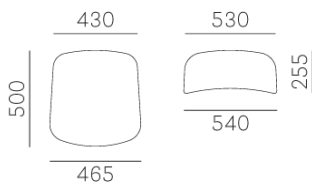

PEDRALI

THE ITALIAN ESSENCE

INTRIGO 3715.20

DESIGN:
CLAUDIO DONDOLI AND MARCO POCCI

Seat and back cushions upholstered with polyurethane foam and covered with fabric for outdoor expand customization possibilities and make the Intrigo collection even more comfortable.

INFORMATION REQUEST