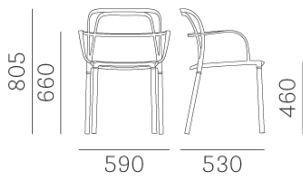

- suitable for outdoor
- stackable