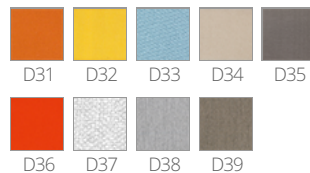

THE ITALIAN ESSENCE

INTRIGO 3715.20

DESIGN:
CLAUDIO DONDOLI AND MARCO POCCI

Seat and back cushions upholstered with polyurethane foam and covered with fabric for outdoor expand customization possibilities and make the Intrigo collection even more comfortable.

INFORMATION REQUEST

FABRICS (VIEW LEGEND FINISHES)

LEGEND FINISHES