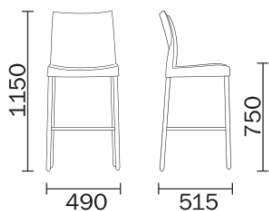

PEDRALI

THE ITALIAN ESSENCE

ICE 806

DESIGN:
CLAUDIO DONDOLI AND MARCO POCCI

Ice stool, versatile and coloured with polypropylene shell available in 3 colours: red, anthracite grey and ivory. Stackable, with matt chromed steel tube legs Ø28 mm and matt chromed steel rod footrest Ø11 mm.

INFORMATION REQUEST

LEGEND FINISHES