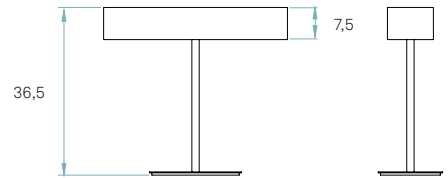

Components

Bottom & Upper Diffuser
Matt satin acrylic

Base
Brushed nickel

Cord and plug with on/off or dimming switch
Transparent 140 cm

Recommended bulbs (Not Included)

GX53

LED Slim lamp
3 x 7 W max.

or