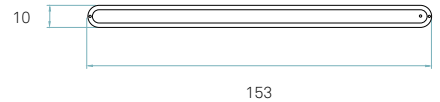

Components

**Top diffuser**  
Black or White

The standard top diffuser is white. Black is also available if you want no upward light diffusion.

**Bottom diffuser**  
Matt satin acrylic

**Metal canopy**  
Brushed Nickel  
50 x 11,5 x 5 cm

Driver housed in canopy.

Details

Input Voltage	Luminous Flux *	CRI	Watt.	CCT	Lifetime (L70)
120V-277V	2040 lm	90	30 W	3000 °K	40000h

\* Measurements taken using white shades, Veneer Ref: 20 Ivory White