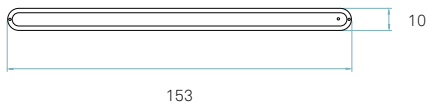

I-Club / SLIM SUSPENSION

by Burkhard Dämmer

References

Certificates

Wood shade colors

Components

Top diffuser

Black or White

The standard top diffuser is white. Black is also available if you want no upward light diffusion.

Bottom diffuser

Matt satin acrylic

Metal canopy

Brushed Nickel
ø 10 cm

Electrical cable

Transparent 2 m drop

Steel cable

2 x 2 m drop

T5

Linear Fluorescent
1 x 49 W
(included)

Energy class

A++, A+, A, B
Tube included A+

Ballast

NON DIMMABLE - TRIDONIC
1 unit - Ref. 22185153