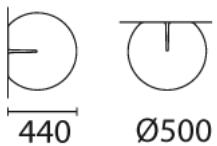

### HAPPY APPLE 330A

DESIGN:  
ALBERTO BASAGLIA NATALIA ROTA NODARI

Energy saving wall lamp, made of rotomoulded polyethylene.

INFORMATION REQUEST

BI

LEGEND FINISHES