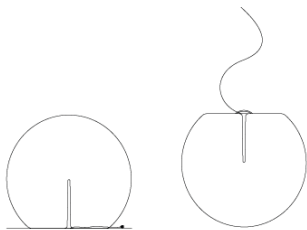

PEDRALI

THE ITALIAN ESSENCE

HAPPY APPLE 331E

DESIGN:
ALBERTO BASAGLIA NATALIA ROTA NODARI

A sphere? Not exactly...On the ground it looks as it's sprouting up, while hanging it recalls a ripe fruit on a tree.

Floor or suspension lamp suitable for outdoor use. The handle placed on the base makes it easy to pick up, move and hang. made of rotomoulded polyethylene, cable-cap-handle in green colour.

INFORMATION REQUEST

Ø 800

BI

PRESS

LEGEND FINISHES