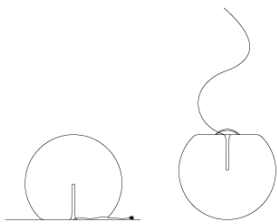

PEDRALI

THE ITALIAN ESSENCE

HAPPY APPLE 330E

DESIGN:
ALBERTO BASAGLIA NATALIA ROTA NODARI

A sphere? Not exactly...On the ground it looks as it's sprouting up, while hanging it recalls a ripe fruit on a tree.

Floor or suspension lamp suitable for outdoor use. The handle placed on the base makes it easy to pick up, move and hang. made of rotomoulded polyethylene, cable-cap-handle in green colour.

INFORMATION REQUEST

Ø 500

BI

LEGEND FINISHES

PRESS