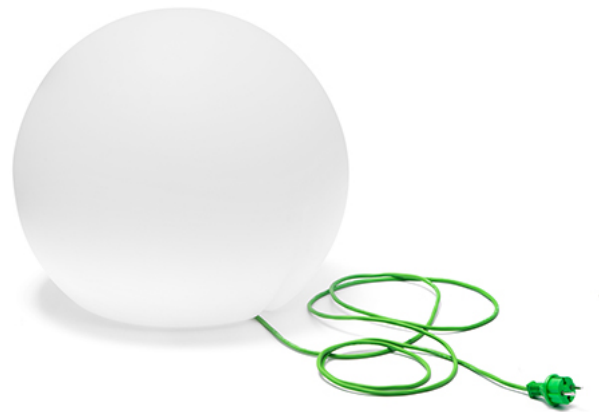

PEDRALI

THE ITALIAN ESSENCE

HAPPY APPLE 330E

DESIGN:
ALBERTO BASAGLIA NATALIA ROTA NODARI

A sphere? Not exactly...On the ground it looks as it's sprouting up, while hanging it recalls a ripe fruit on a tree.

Floor or suspension lamp suitable for outdoor use. The handle placed on the base makes it easy to pick up, move and hang. made of rotomoulded polyethylene, cable-cap-handle in green colour.

INFORMATION REQUEST

Ø 500

BI

LEGEND FINISHES

PRESS