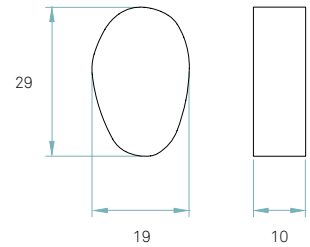

Back plate

White metal enamel

Recommended bulbs (Not Included)

GX53

LED Slim lamp
1 x 7 W max.

or

LED Slim lamp DIM
1 x 7 W max.

Energy class

A⁺⁺, A⁺, A, B