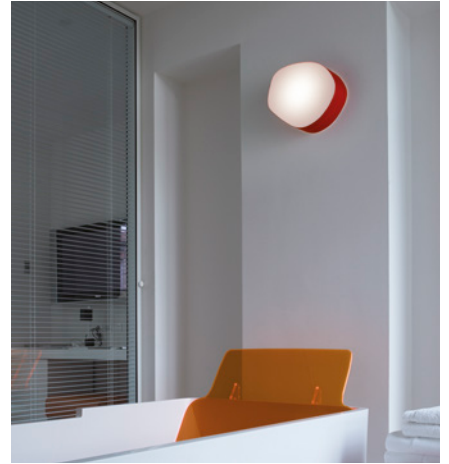

MEDIUM WALL, CEILING / **Guijarros**  
by Marivi Calvo

References

Certificates

Wood shade colors

- 20 Ivory White
- 21 Natural Cherry
- 22 Natural Beech
- 24 Yellow
- 25 Orange
- 26 Red
- 28 Blue
- 29 Grey
- 30 Turquoise
- 31 Chocolate

Awards

Components

**Frontal diffuser**  
Matt satin acrylic

**Back plate**  
White metal enamel

Recommended bulbs (Not Included)

**GX53**

LED Stim lamp  
1 x 7 W max.

or