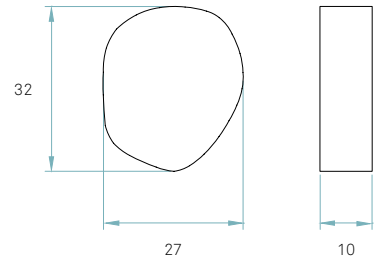

Awards

Components

**Frontal diffuser**  
Matt satin acrylic

**Back plate**  
White metal enamel

Recommended bulbs (Not Included)

**GX53**

LED Stim lamp  
1 x 7 W max.

or