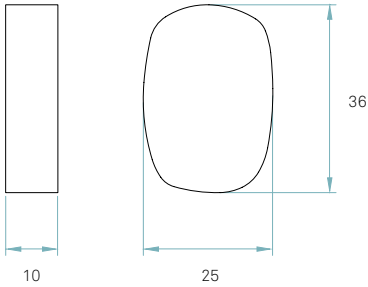

Recommended bulbs (Not included)

GX53

LED Slim lamp
1 x 7 W max.

or

LED Slim lamp DIM
1 x 7 W max.

Energy class

A⁺⁺, A⁺, A, B