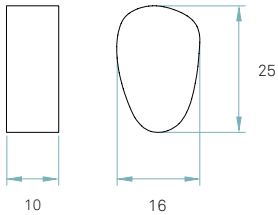

Back plate
White metal enamel

Recommended bulbs (Not Included)

GX53

LED Slim lamp
1 x 7 W max.

or

LED Slim lamp DIM
1 x 7 W max.

Energy class

A⁺⁺, A⁺, A, B