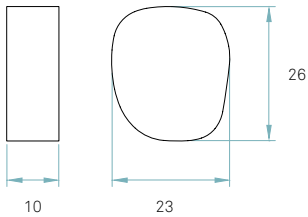

## Components

DIFF

**Frontal diffuser**  
Matt satin acrylic

**Back plate**  
White metal enamel