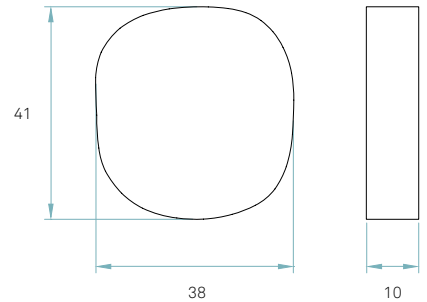

Back plate

White metal enamel

Recommended bulbs (Not Included)

GX53

LED Slim lamp
1 x 7 W max.

or

LED Slim lamp DIM
1 x 7 W max.

Energy class

A⁺⁺, A⁺, A, B