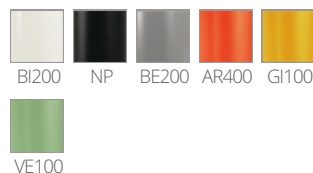

PEDRALI

THE ITALIAN ESSENCE

GIRAVOLTA 1799/130

DESIGN:
ALBERTO BASAGLIA NATALIA ROTA NODARI

Giravolta is a wireless lighting distinguished by a contemporary design and suitable for outdoor environments. Two discs in plastic material, the base and the LED diffuser which rotates 360 degrees and directs the light, are surrounded by an arc made in extruded aluminium to create a practical handle. The luminaire incorporates the LED board, the lithium battery, the micro USB device for recharge and the power button. A cast-iron ballast at the bottom base ensures its stability. Height 1300 mm.

INFORMATION REQUEST

 suitable for outdoor

POWDER COATED

LEGEND FINISHES

PEDRALI

THE ITALIAN ESSENCE

GIRAVOLTA 1799/50

DESIGN:
ALBERTO BASAGLIA NATALIA ROTA NODARI