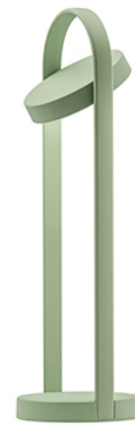

PEDRALI

THE ITALIAN ESSENCE

GIRAVOLTA 1799/50

DESIGN:
ALBERTO BASAGLIA NATALIA ROTA NODARI

Giravolta is a wireless lighting distinguished by a contemporary design and suitable for outdoor environments. Two discs in plastic material, the base and the LED diffuser which rotates 360 degrees and directs the light, are surrounded by an arc made in extruded aluminium to create a practical handle. The luminaire incorporates the LED board, the lithium battery, the micro USB device for recharge and the power button. A magnet in the base as optional allows the fixing of the lighting on metal surfaces, even wall. Height 500 mm.

INFORMATION REQUEST