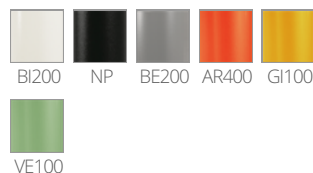

INFORMATION REQUEST

 suitable for outdoor

POWDER COATED

LEGEND FINISHES

PEDRALI

THE ITALIAN ESSENCE

GIRAVOLTA 1799/50

DESIGN:
ALBERTO BASAGLIA NATALIA ROTA NODARI

INFORMATION REQUEST

Ø150

500

 suitable for outdoor

POWDER COATED

LEGEND FINISHES