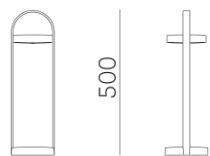

PEDRALI

THE ITALIAN ESSENCE

GIRAVOLTA 1799/50

DESIGN:
ALBERTO BASAGLIA NATALIA ROTA NODARI

Giravolta is a wireless lighting distinguished by a contemporary design and suitable for outdoor environments. Two discs in plastic material, the base and the LED diffuser which rotates 360 degrees and directs the light, are surrounded by an arc made in extruded aluminium to create a practical handle. The luminaire incorporates the LED board, the lithium battery, the micro USB device for recharge and the power button. A magnet in the base as optional allows the fixing of the lighting on metal surfaces, even wall. Height 500 mm.

INFORMATION REQUEST