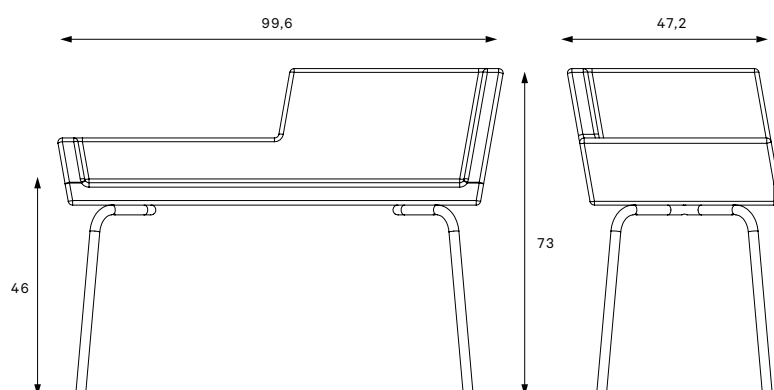

Bespoke option

Customize the frame colour

When ordering a minimum of 25 Florian Benches or Chairs of the same design, the colour of the frame can be customized.

Measurements

Seat depth Florian Bench – 46 cm

Size Florian Bench – 99,6 x 73 x 47,2 cm; 0,34 m³

Weight Florian Bench – 15,32 kg

Seat depth Florian Chair – 46 cm

Size Florian Chair – 47,4 x 73 x 44,6 cm; 0,15 m³

Weight Florian Chair – 7,96 kg

Florian Chair