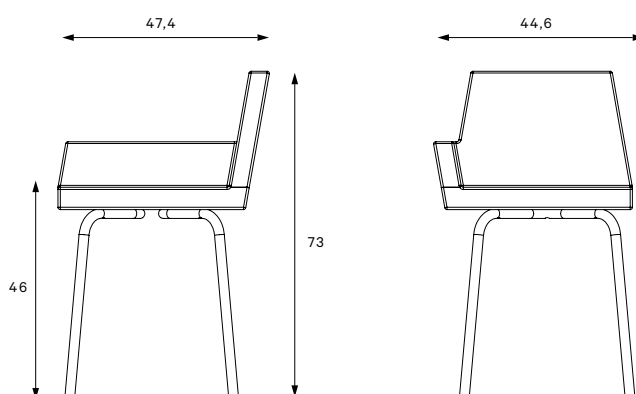

Bespoke option

Customize the frame colour

When ordering a minimum of 25 Florian Benches or Chairs of the same design, the colour of the frame can be customized.

Measurements

Seat depth Florian Bench – 46 cm

Size Florian Bench – 99,6 x 73 x 47,2 cm; 0,34 m³

Weight Florian Bench – 15,32 kg

Seat depth Florian Chair – 46 cm

Size Florian Chair – 47,4 x 73 x 44,6 cm; 0,15 m³

Weight Florian Chair – 7,96 kg

Florian Chair