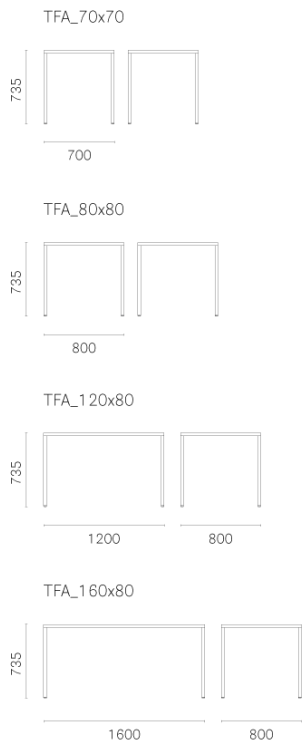

PEDRALI

THE ITALIAN ESSENCE

FABBRICO TFA

DESIGN:
PEDRALI R&D

Fabbrico is a fixed tables collection of different sizes featured by a clean design and rigorous shapes. The choice of the steel for both the top and the legs makes it 100% recyclable. It is available in different finishes: powder coated for outdoor and transparent "industrial" effect for indoor use.

INFORMATION REQUEST

OUTDOOR FINISHES (POWDER COATED)

INDOOR FINISHES (POWDER COATED)

LEGEND FINISHES

DIMENSIONS:

700x700x735h, 800x800x735h, 1200x800x735h, 1600x800x735h